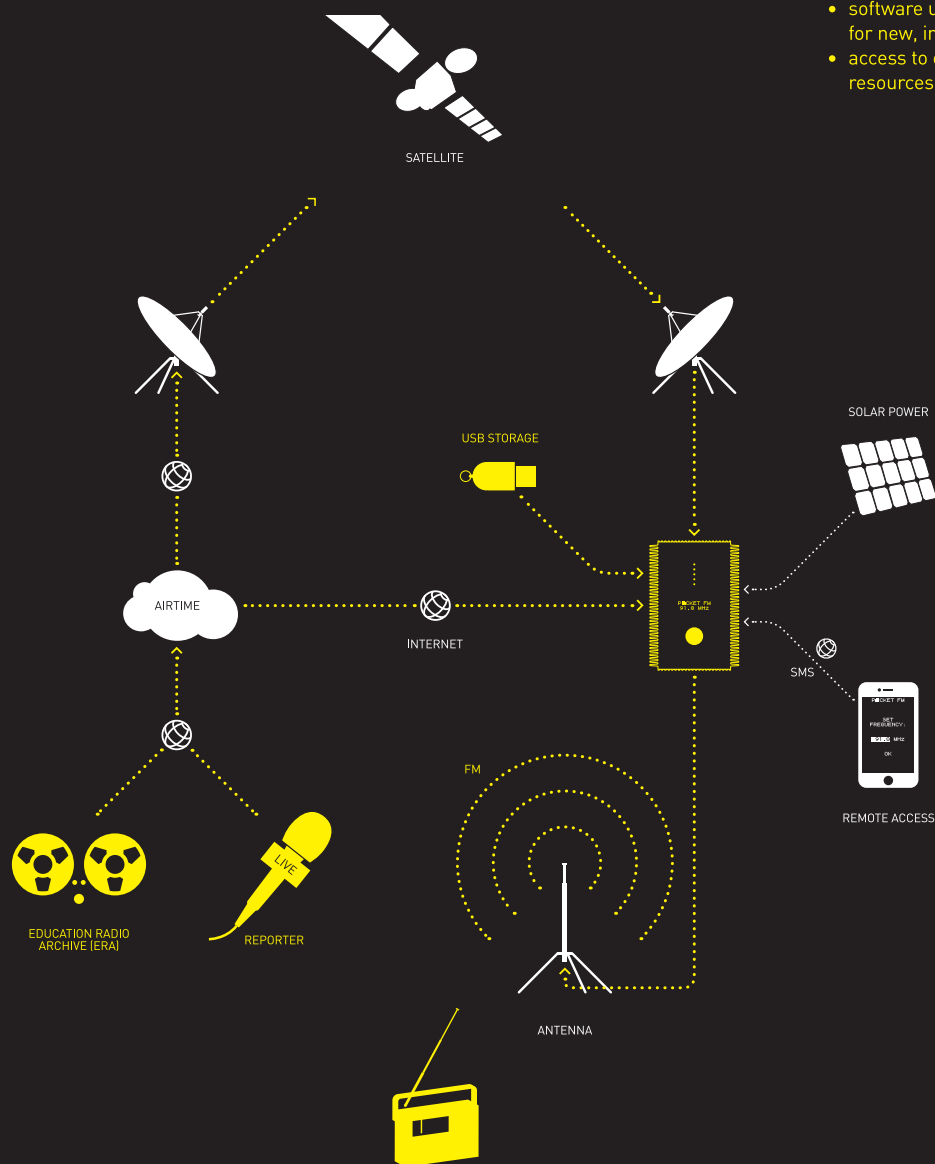

RUGGED DESIGN

- mobile
- self cooling enclosure design, no fans required

POWER FLEXIBILITY / ENERGY INDEPENDENCE

- choose power – mains, 12V battery, solar or alternate sources

NETWORK CAPABLE / REMOTE CONTROL

- manage & configure over internet, WiFi or SMS text

ADDITIONAL FEATURES

- mesh multiple Pocket FMs for reliability, security & range
- software upgrades available for new, innovative feature sets
- access to educational knowledge resources

Pocket FM is a flexible broadcasting solution for crisis regions, remote areas and disaster zones. It is easy to transport and set-up, and even easier to use.

Includes

- + free-to-air educational radio programs
- + training material for producers & journalists
- + software for audio editing & radio production